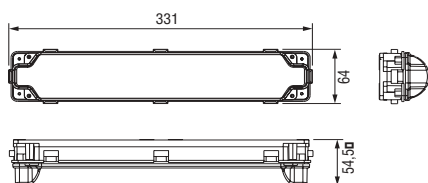

Emergency Luminaire STYLE 21011 CG-S, 21011

21011 CG-S
with clear IP 54 cover

Technical data

21011 CG-S, 21011

Luminous flux ..ε/..n at the end of rated operating time	75 %
Enclosure material	Polycarbonate
Weight incl. cover	0,6 kg
Enclosure colour	Grey
Type of mounting	Wall and ceiling mounting
Connection terminals	Loop terminals 3 x 2.5 mm ²
Dimensions (mm) (L x H x D)	331 x 64 x 54.5
Voltage range	230 V 50/60 Hz, 220 V DC +25/-20%
Current consumption (220 V battery)	30 mA
Power consumption	16 VA
Permissible temperature range	-10°C to + 40°C
Lamp	8 W/T16, 450 lm
Insulation class	II
Degree of protection	IP 54

Ordering details

Type	Scope of supply	Order No.
21011 CG-S	Luminaire enclosure with IP 54 cover, with quick-mounting set, with CEWA GUARD monitoring and 20 digit address switch	4 0071 348 160
21011	Luminaire enclosure with IP 54 cover, with quick-mounting set	4 0071 348 575

Dimensions (mm)

Accessories

Accessories see page 1/20

Lighting engineering (with 8 W/T16, 450 lm lamp)

Measuring level: 0.02 m, incl. 25 % ageing factor

Engineering help 21011 CG-S with IP 54 cover for $E = 1.25 \text{ lx} / 0.625 \text{ lx}$

Polar curve 21011 CG-S
with clear cover IP 54