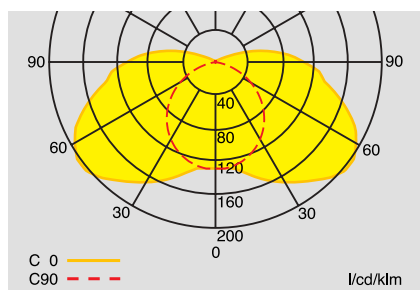

Emergency Luminaire STYLE 21011 CG-S, 21011

21011 CG-S
with clear IP 54 cover

Technical data

21011 CG-S, 21011

Luminous flux ..ε/..n at the end of rated operating time	75 %
Enclosure material	Polycarbonate
Weight incl. cover	0,6 kg
Enclosure colour	Grey
Type of mounting	Wall and ceiling mounting
Connection terminals	Loop terminals 3 x 2.5 mm ²
Dimensions (mm) (L x H x D)	331 x 64 x 54.5
Voltage range	230 V 50/60 Hz, 220 V DC +25/-20%
Current consumption (220 V battery)	30 mA
Power consumption	16 VA
Permissible temperature range	-10°C to + 40°C
Lamp	8 W/T16, 450 lm
Insulation class	II
Degree of protection	IP 54

Dimensions (mm)

Accessories

Accessories see page 1/20

Lighting engineering (with 8 W/T16, 450 lm lamp)

Measuring level: 0.02 m, incl. 25 % ageing factor

Engineering help 21011 CG-S with IP 54 cover for $E = 1.25 \text{ lx} / 0.625 \text{ lx}$

Polar curve 21011 CG-S
with clear cover IP 54