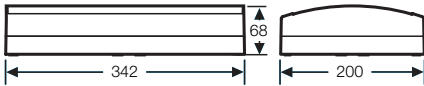

Accessories

Type	Scope of supply	Order No.
Wire guard		4 0071 348 370
IP 54 option	IP 54 option	4 0071 350 420

Dimensions (mm)